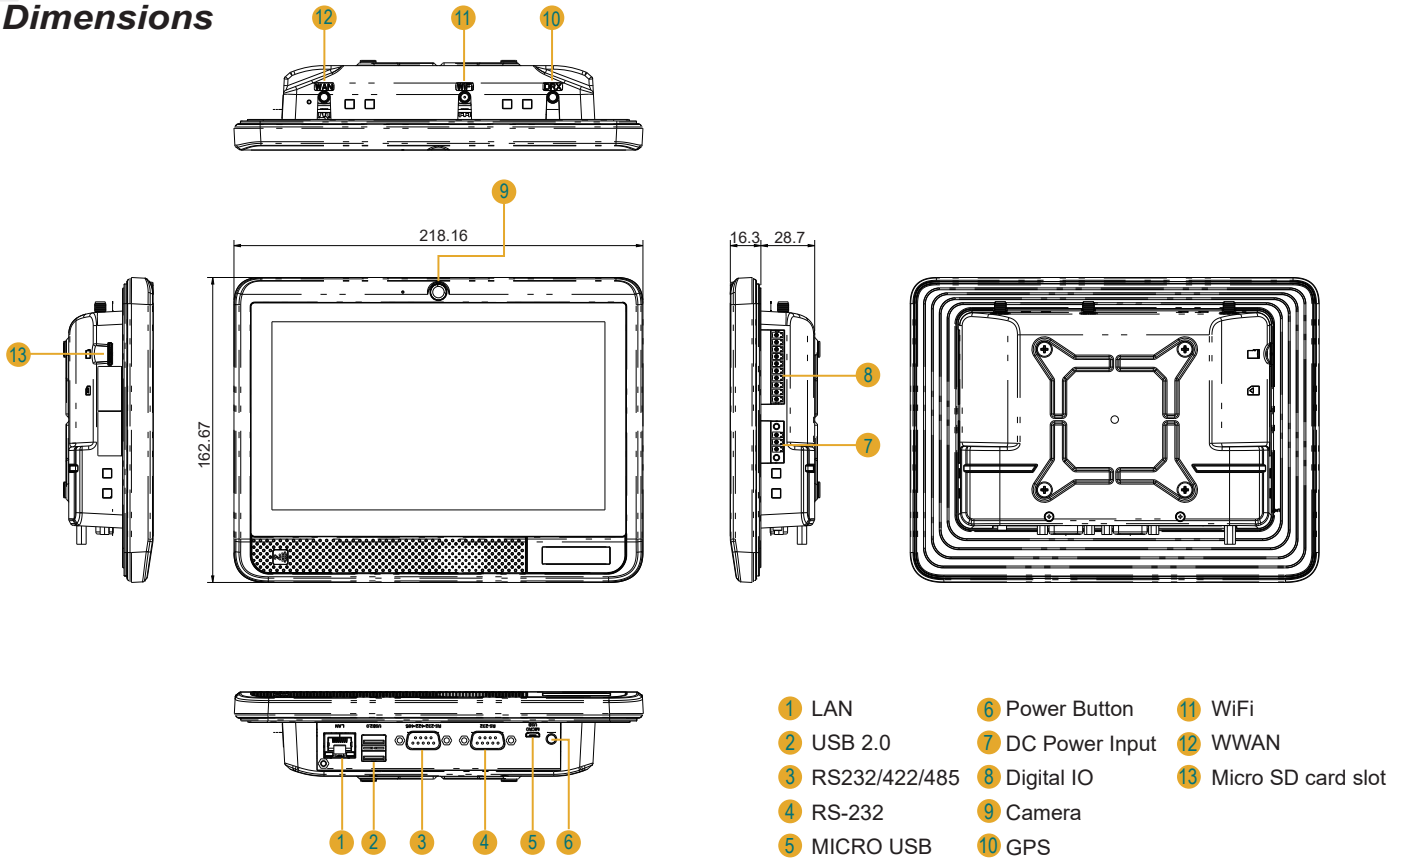

Front Camera	1x 13MP MIPI-CSI camera
Microphonre	1 x built-in microphone
Speaker	1 x built-in speaker
Operating Temp.	-20°C~50°C
Storage Temp.	-30°C~80°C
Operating Humidity	10% ~ 95%
Protection level	Front face compliant with IP-54 & IK-05
Dimensions(W x H x D)	218.16 x 162.67 x 46.5mm (W x H x D)
Weight	940g (2.07lb)

Certification

Regulatory	CE, FCC, E-Mark, NCC
------------	----------------------

Installation

VESA Mount	75mm x 75mm
------------	-------------

Ordering Information

IOT-800N-G350	1 x 8" Android Panel PC, 13MP Front camera, WLAN, NFC, and Bluetooth; 1 x Accessory Kit 1 x 8" Android Panel PC with Global LTE Module; 1 x Accessory Kit LTE-FDD: B1/B2/B3/B4/B5/B7/B8/B12/B13/B18/B19/B20/B25/B26/B28
IOT-800N-G350 LTE	LTE-TDD: B38/B39/B40/B41 WCDMA: B1/B2/B4/B5/B6/B8/B19 GSM/EDGE: Quad-band

Dimensions

Ordering Information

Part No.	Description
IOT-800N-G350	1 x 8" Android Panel PC, 13MP Front camera, WLAN, NFC, and Bluetooth ; 1 x GPS Antenna 1 x WiFi Antenna

All specifications are subject to change without notice. Last update: DEC/31/2025